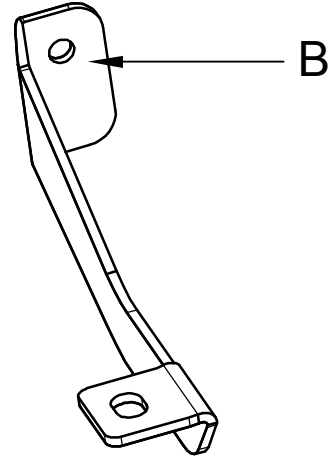

VW T-5 2003> VW CARAVELLE 2003>

SW13 (40Nm)

SW19 (55Nm)

MONTAJ SETİ / *INSTALLATION SET*

ARAÇ ÜZERİNDEKİ CİVATALAR İLE MONTAJLANIR

INSTALL WITH THE BOLTS ON YOUR VEHICLE

BRACKETLER / BRACKETS

A. 7522MDA L R / SOL ARKA BRAKET / *LEFT REAR BRACKET*

B. 7522MDA R R / SAĞ ARKA BRAKET / *RIGHT REAR BRACKET*

Fig. 1

▲
LR
LEFT
REAR

ARAÇ ÜZERİNDEKİ CİVATALAR İLE MONTAJLAYINIZ
INSTALL WITH THE BOLTS ON YOUR VEHICLE

Fig. 4

▲
RR
RIGHT
REAR

ARAÇ ÜZERİNDEKİ CİVATALAR İLE MONTAJLAYINIZ
INSTALL WITH THE BOLTS ON YOUR VEHICLE

Fig. 2

▲
LR
LEFT
REAR

ARAÇ ÜZERİNDEKİ CİVATALAR İLE MONTAJLAYINIZ
INSTALL WITH THE BOLTS ON YOUR VEHICLE

Fig. 5

▲
RR
RIGHT
REAR

ARAÇ ÜZERİNDEKİ CİVATALAR İLE MONTAJLAYINIZ
INSTALL WITH THE BOLTS ON YOUR VEHICLE

▲
RR
RIGHT
REAR

BRAKETİ CİVATALAR İLE MONTAJLAYINIZ
INSTALL THE BRACKET WITH BOLTS

MONTAJ ŐEMASI / INSTALLATION SCHEME